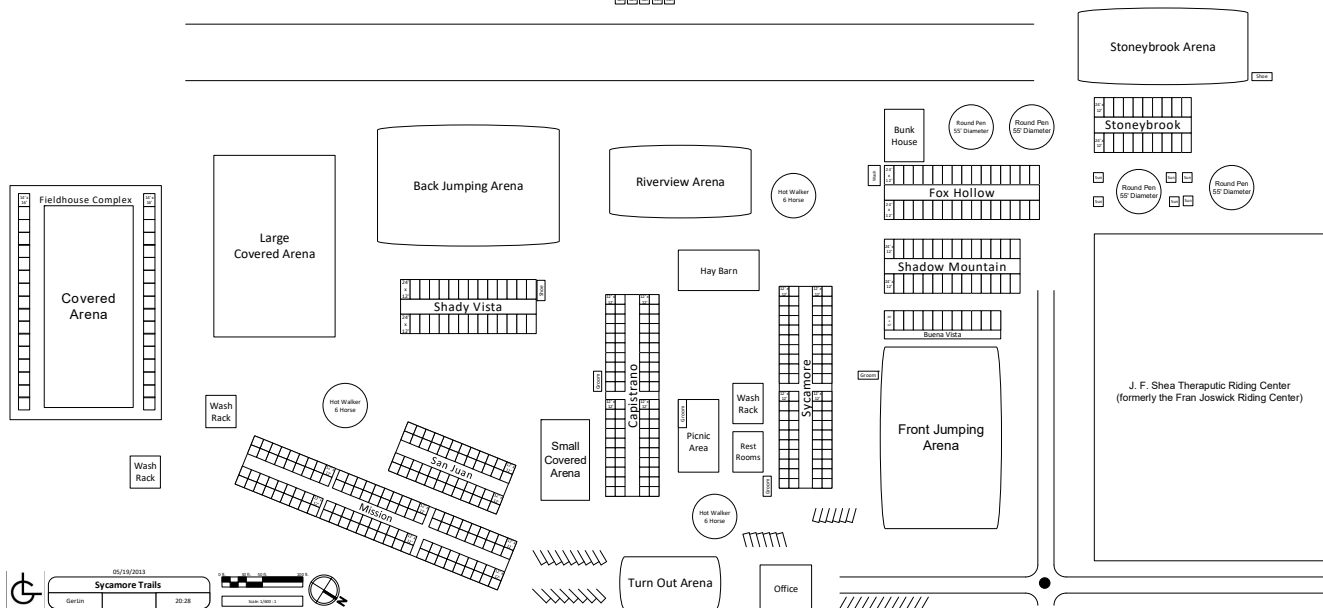

Sycamore Trails Stables

26282 Oso Road
 San Juan Capistrano, CA 92675
 949.661.1755
 www.sycamoretrails.com

BOARD & FEED RATES (PER PORTION PER MONTH)

STALL	NO FEED	FEED	PER PORTION PER MONTH
12' x12' Box Stall	\$620	Hay Cubes	\$50
Add-On	\$430	Alfalfa or Bermuda	\$60
Large Foaling Stall	\$790	Orchard or Timothy	\$80

- Foaling stall feeding 1 alfalfa 3 times per day.
 $\$790 + \$60 + \$60 + \$60 = \$970$ (3 portions of feed per month)
- Box stall feeding 2 timothy @ 7am, 1 alfalfa @ noon, 2 timothy @ 4pm
 $\$620 + \$80 + \$80 + \$60 + \$80 + \$80 = \$1,000$ (5 portions of feed per month)
- Any fraction of a portion will be charged as 1 portion.
- Trailer storage is \$150.00 per month per trailer.
- Offices and Tack Rooms are \$430.00 per month per room.
- Late Fees: \$3.00 per day.
- Boarding fees include use of all facilities. All areas are lighted for night use.
- Horses are fed up to three times a day.
- Box Stalls, and Foaling Stalls are bedded with shavings. All stalls are cleaned daily.
- All stalls have an automatic fly spray system operating year round.

FACILITIES

- 225' x 150' Covered Arena
- 250' x 110' Covered Arena
- 60' x 100' Covered Arena
- 65' x 125' Turnout Arena
- Two 225' x 150' Jumping Arenas
- 175' x 90' Multi-use Flat Arena
- 210' x 95' Beginner Jumping Arena
- Four 55' Round Pens
- Three 6-Horse Hot-walkers
- Five Wash Racks
- Twelve Sunning Pens
- Grooming Racks
- Tack Store
- Picnic Areas