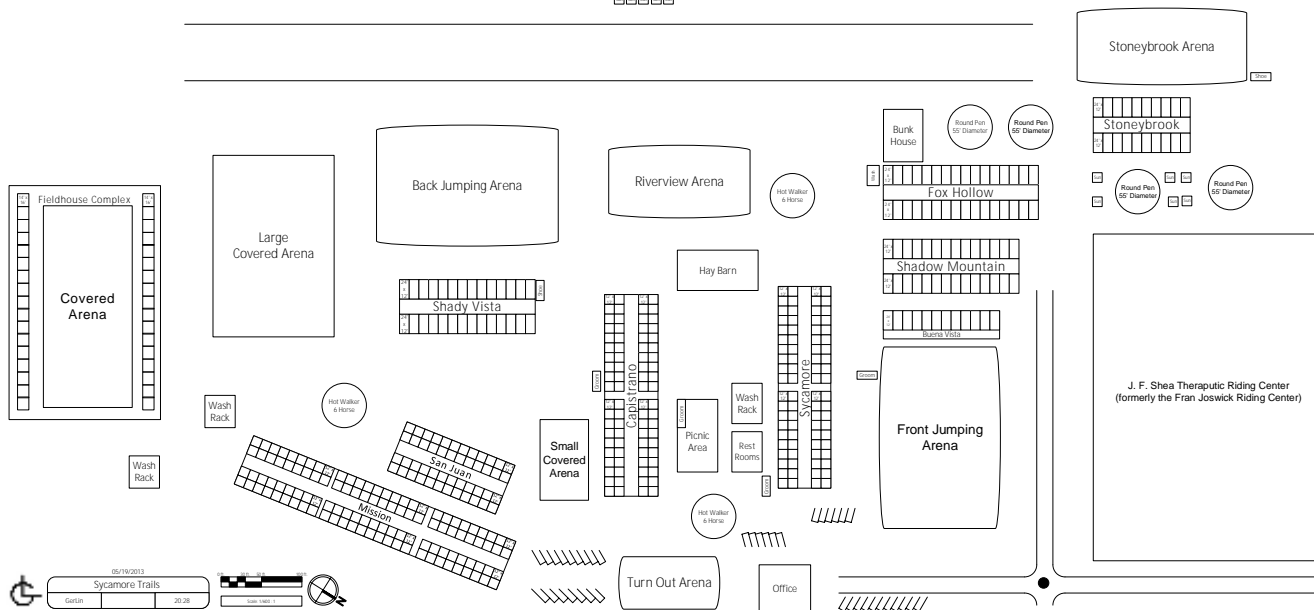

Sycamore Trails Stables

26282 Oso Road
 San Juan Capistrano, CA 92675
 949.661.1755
 www.sycamoretrails.com

BOARD & FEED RATES (PER PORTION PER MONTH)

STALL	NO FEED	FEED	PER PORTION PERMONTH
12' x12' Box Stall	\$590	Hay Cubes	\$40
12' x 24' Pipe Corral	\$470	Alfalfa	\$54
12' x 24' In & Out	\$590	Orchard or Timothy	\$74
Large Foaling Stall	\$750	Bermuda	\$52

- Pipe stall feeding 1 alfalfa 3 times per day.
 $\$470 + \$54 + \$54 + \$54 = \$632$ (3 portions of feed per month)
- Box stall feeding 2 timothy @ 7am, 1 alfalfa @ noon, 2 timothy @ 4pm
 $\$590 + \$74 + \$74 + \$54 + \$74 + \$74 = \$940$ (5 portions of feed per month)
- Any fraction of a portion will be charged as 1 portion.
- Trailer storage is \$150.00 per month per trailer.
- Offices and Tack Rooms are \$430.00 per month per room.
- Late Fees: \$3.00 per day.
- Boarding fees include use of all facilities. All areas are lighted for night use.
- Horses are fed up to three times a day.
- Box Stalls, In & Outs, and Foaling Stalls are bedded with shavings. All stalls are cleaned daily.
- All stalls have an automatic fly spray system operating year round.

FACILITIES

- 225' x 150' Covered Arena
- 250' x 110' Covered Arena
- 60' x 100' Covered Arena
- 65' x 125' Turnout Arena
- Two 225' x 150' Jumping Arenas
- 175' x 90' Multi-use Flat Arena
- 210' x 95' Beginner Jumping Arena
- Four 55' Round Pens
- Three 6-Horse Hot-walkers
- Five Wash Racks
- Twelve Sunning Pens
- Grooming Racks
- Tack Store
- Picnic Areas