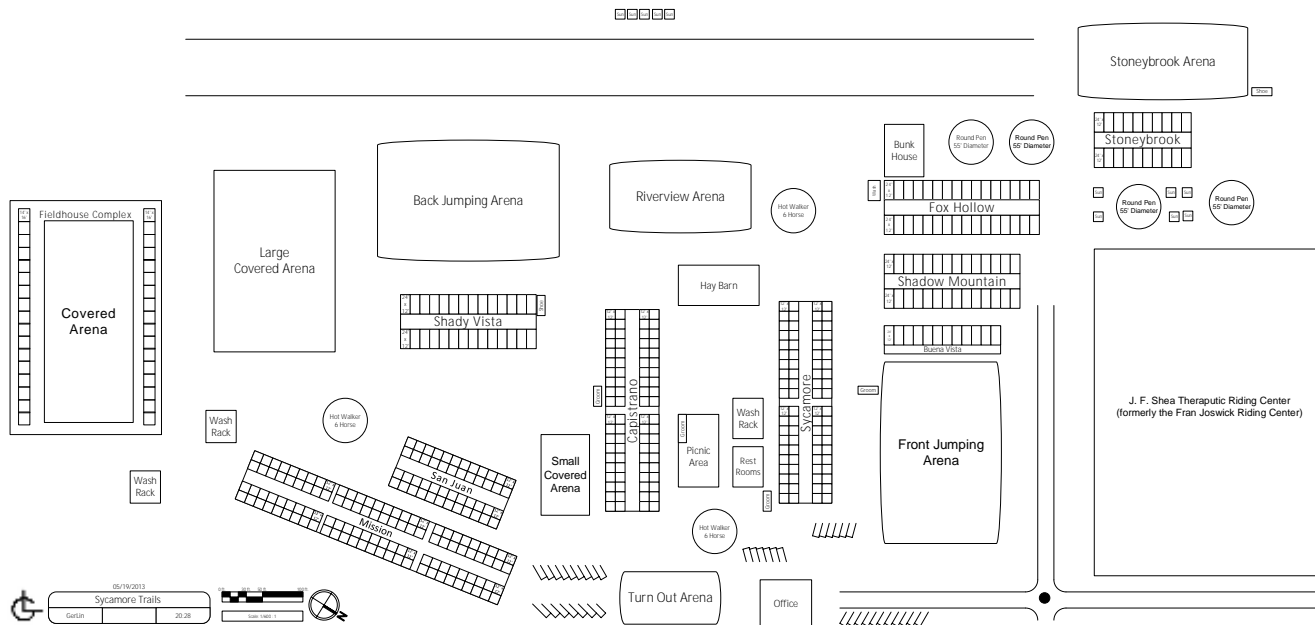

## BOARD & FEED RATES (PER PORTION PER MONTH)

STALL	NO FEED	FEED	PER PORTION PER MONTH
12' x 12' Box Stall	\$560	Hay Cubes	\$32
2' x 24' Pipe Corral	\$440	Alfalfa or Bermuda	\$52
12' x 24' In & Out	\$560	Orchard or Timothy	\$72
Large Foaling Stall	\$720		

- Pipe stall feeding 1 alfalfa 3 times per day.  
 $\$440 + \$52 + \$52 + \$52 = \$596$  (3 portions of feed per month)
- Box stall feeding 2 timothy @ 7am, 1 alfalfa @ noon, 2 timothy @ 4pm  
 $\$560 + \$72 + \$72 + \$52 + \$72 + \$72 = \$900$  (5 portions of feed per month)
- Any fraction of a portion will be charged as 1 portion.
- Trailer storage is \$125.00 per month per trailer.
- Offices and Tack Rooms are \$400.00 per month per room.
- Boarding fees include use of all facilities. All areas are lighted for night use.
- Horses are fed up to three times a day.
- Box Stalls, In & Outs, and Foaling Stalls are bedded with shavings. All stalls are cleaned daily.
- All stalls have an automatic fly spray system operating year round.

## FACILITIES

- 225' x 150' Covered Arena
- 250' x 110' Covered Arena
- 60' x 100' Covered Arena
- 65' x 125' Turnout Arena
- Two 225' x 150' Jumping Arenas
- 175' x 90' Multi-use Flat Arena
- 210' x 95' Beginner Jumping Arena
- Four 55' Round Pens
- Three 6-Horse Hot-walkers
- Five Wash Racks
- Twelve Sunning Pens
- Grooming Racks
- Tack Store
- Picnic Areas