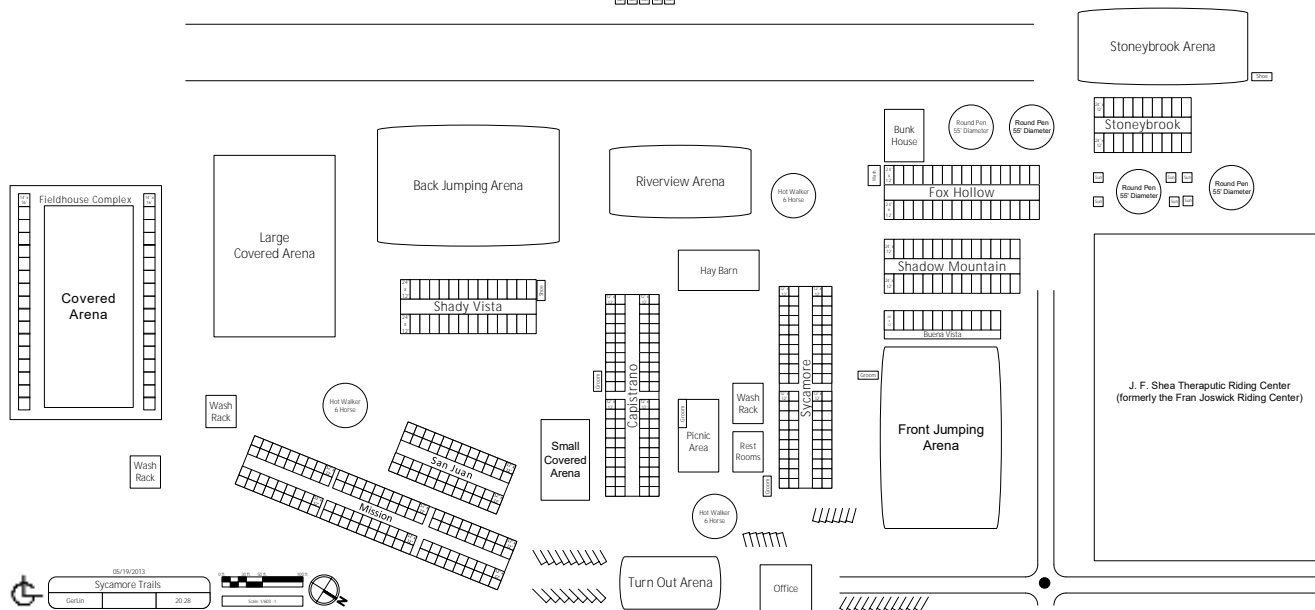

Sycamore Trails Stables

26282 Oso Road
 San Juan Capistrano, CA 92675
 949.661.1755
 www.sycamoretrails.com

BOARD & FEED RATES (PER PORTION PER MONTH)

STALL	NO FEED	FEED	PER PORTION PER MONTH
12' x12' Box Stall	\$500	Hay Cubes	\$30
2' x 24' Pipe Corral	\$380	Alfalfa or Bermuda	\$50
12' x 24' In & Out	\$500	Orchard or Timothy	\$70
Large Foaling Stall	\$660		

- Pipe stall feeding 1 alfalfa 3 times per day.
 $\$380 + \$50 + \$50 + \$50 = \$530$ (3 portions of feed per month)
- Box stall feeding 2 timothy @ 7am, 1 alfalfa @ noon, 2 timothy @ 4pm
 $\$500 + \$70 + \$70 + \$50 + \$70 + \$70 = \$830$ (5 portions of feed per month)
- Any fraction of a portion will be charged as 1 portion.
- Trailer storage is \$125.00 per month per trailer.
- Offices and Tack Rooms are \$395.00 per month per room.
- Boarding fees include use of all facilities. All areas are lighted for night use.
- Horses are fed up to three times a day.
- Box Stalls, In & Outs, and Foaling Stalls are bedded with shavings. All stalls are cleaned daily.
- All stalls have an automatic fly spray system operating year round.

FACILITIES

- 225' x 150' Covered Arena
- 250' x 110' Covered Arena
- 60' x 100' Covered Arena
- 65' x 125' Turnout Arena
- Two 225' x 150' Jumping Arenas
- 175' x 90' Multi-use Flat Arena
- 210' x 95' Beginner Jumping Arena
- Four 55' Round Pens
- Three 6-Horse Hot-walkers
- Five Wash Racks
- Twelve Sunning Pens
- Grooming Racks
- Tack Store
- Picnic Areas